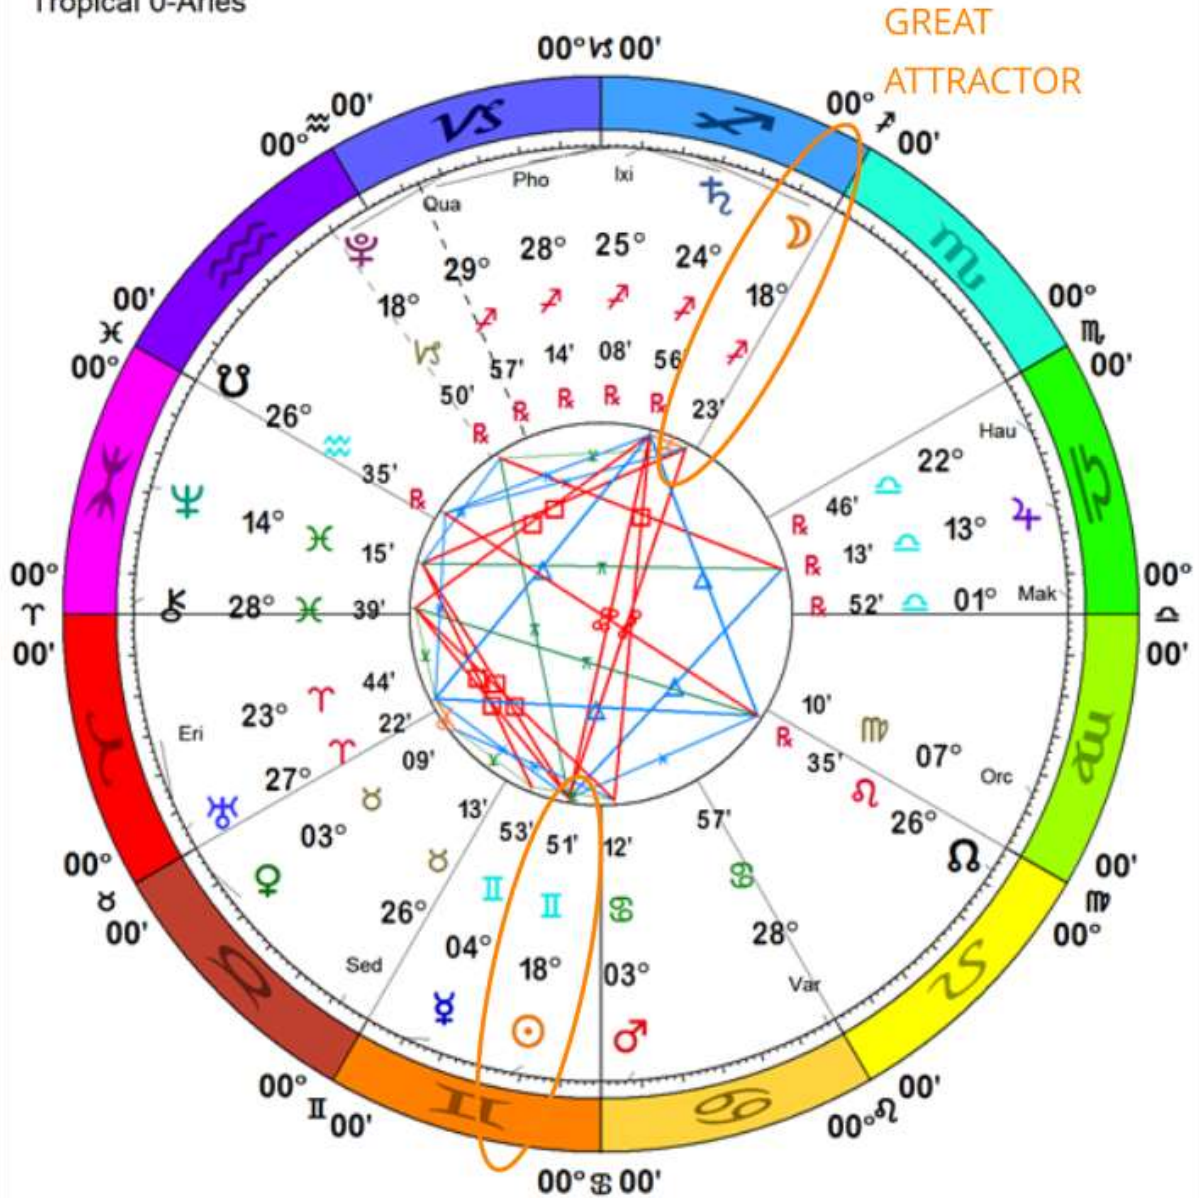

NATAL CHART

Sagittarius Full Moon

June 9, 2017
1:09 PM
Daylight Saving Time
London, England
51 N 30 0 W 10
Time Zone: 0 hours West
Geocentric
Tropical 0-Aries

Jupiter turns direct just as the Full Moon conjuncts the Great Attractor at 17 Sagittarius, the most potent source of electromagnetic radiation in the known universe. The **Great Attractor bends both space and time, giving a simultaneous view of the past, present and future.** As the Source (Great Attractor) of the Source (Super Galactic Centre) of our Source (Galactic Centre), its influence is both