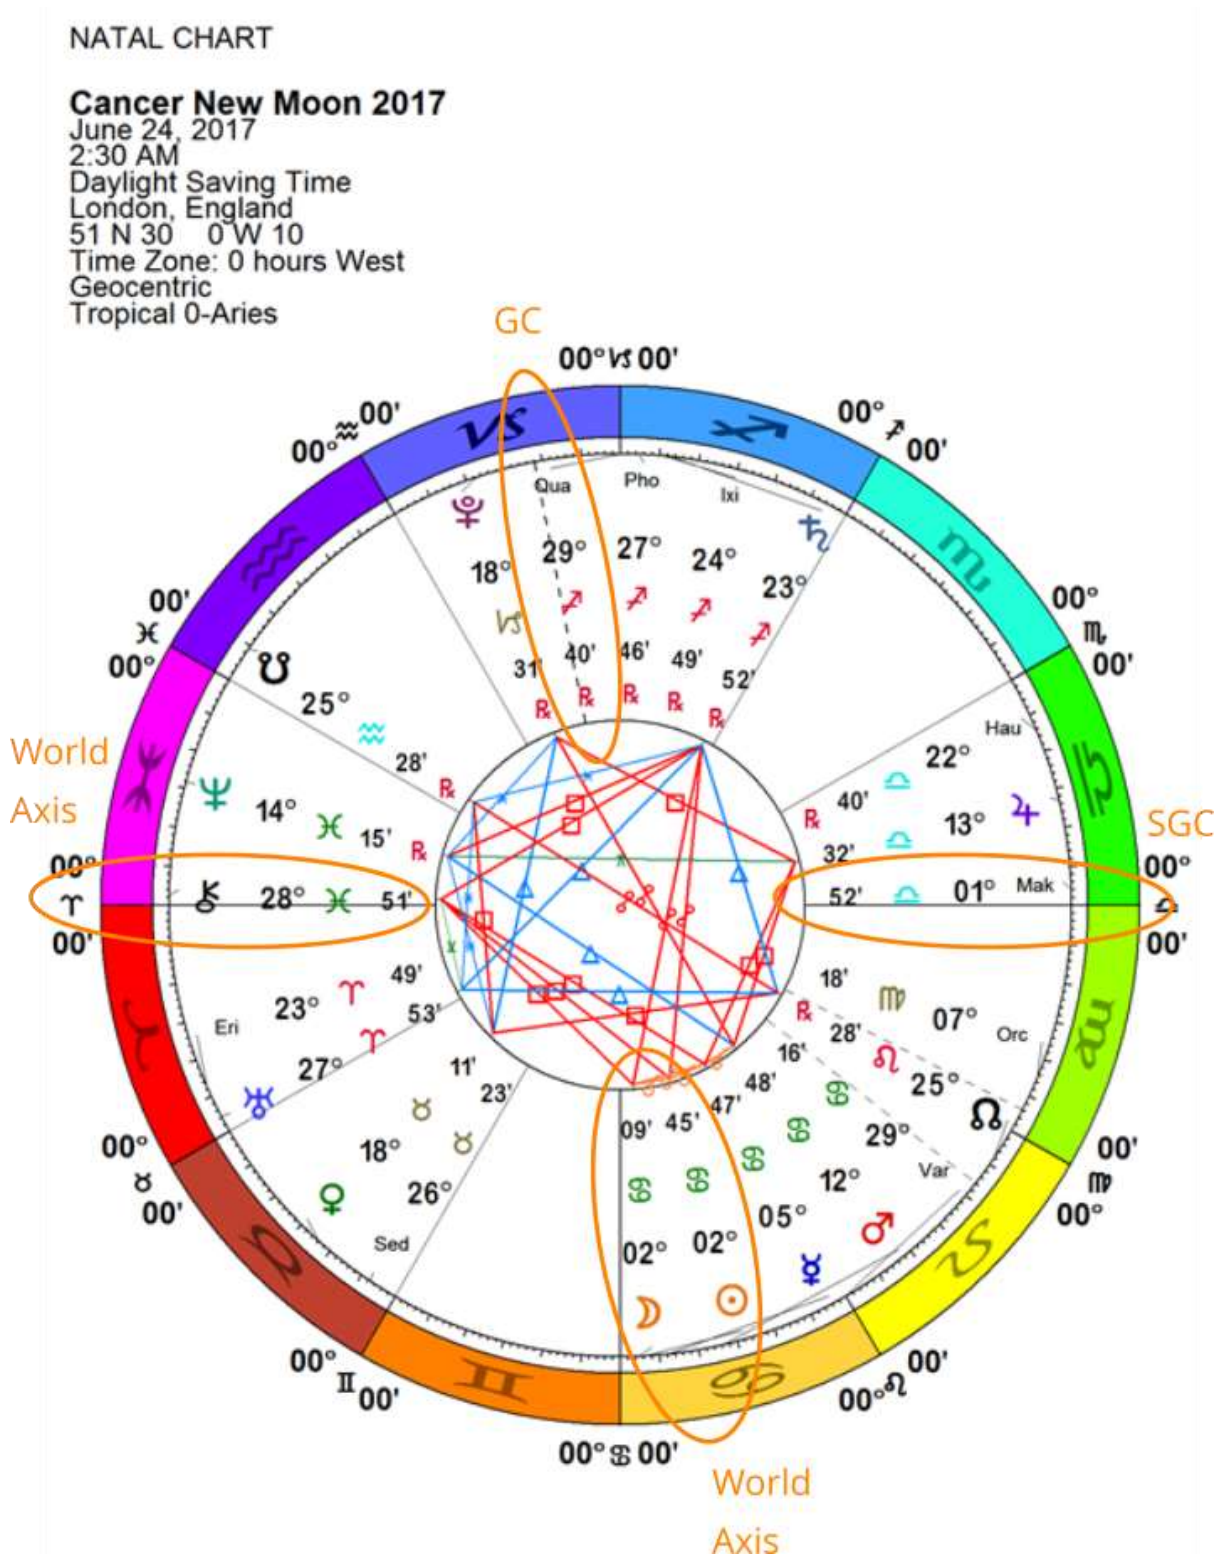

NATAL CHART

**Sagittarius Full Moon**

June 9, 2017  
 1:09 PM  
 Daylight Saving Time  
 London, England  
 51 N 30 0 W 10  
 Time Zone: 0 hours West  
 Geocentric  
 Tropical 0-Aries

Jupiter turns direct just as the Full Moon conjuncts the Great Attractor at 17 Sagittarius, the most potent source of electromagnetic radiation in the known universe. The **Great Attractor bends both space and time, giving a simultaneous view of the past, present and future.** As the Source (Great Attractor) of the Source (Super Galactic Centre) of our Source (Galactic Centre), its influence is both

subtle and profound and in 5D evolutionary astrology **the Great Attractor represents the key to the mystery of the universe. It's a very intense point that has mystical and metaphysical properties.** There is a deep awareness of SELF, on all levels from personality based to esoteric, from the Great Attractor that embraces a level of Truthfulness that defies separation to create unity consciousness. It has a **resonance to the Creator's Voice and is the seat of the Universal Source and cosmic balance.**

## Stealth Super New Moon.

On the heels of the Solstice, the 3<sup>rd</sup> 2017 Stealth Super Moon is the Cancer New Moon on June 24, setting off a seismic shock period extending from June 21st through the 27th. You can't see it, but because it's a Super Moon, this invisible Moon is much closer to Earth than usual. It has the same pronounced tidal pull on the crust, seas and sky of our home planet as all Super Moons. Hence, a Stealth Super Moon triggering all 4 volatile angles of the World Axis. Expect big events on the