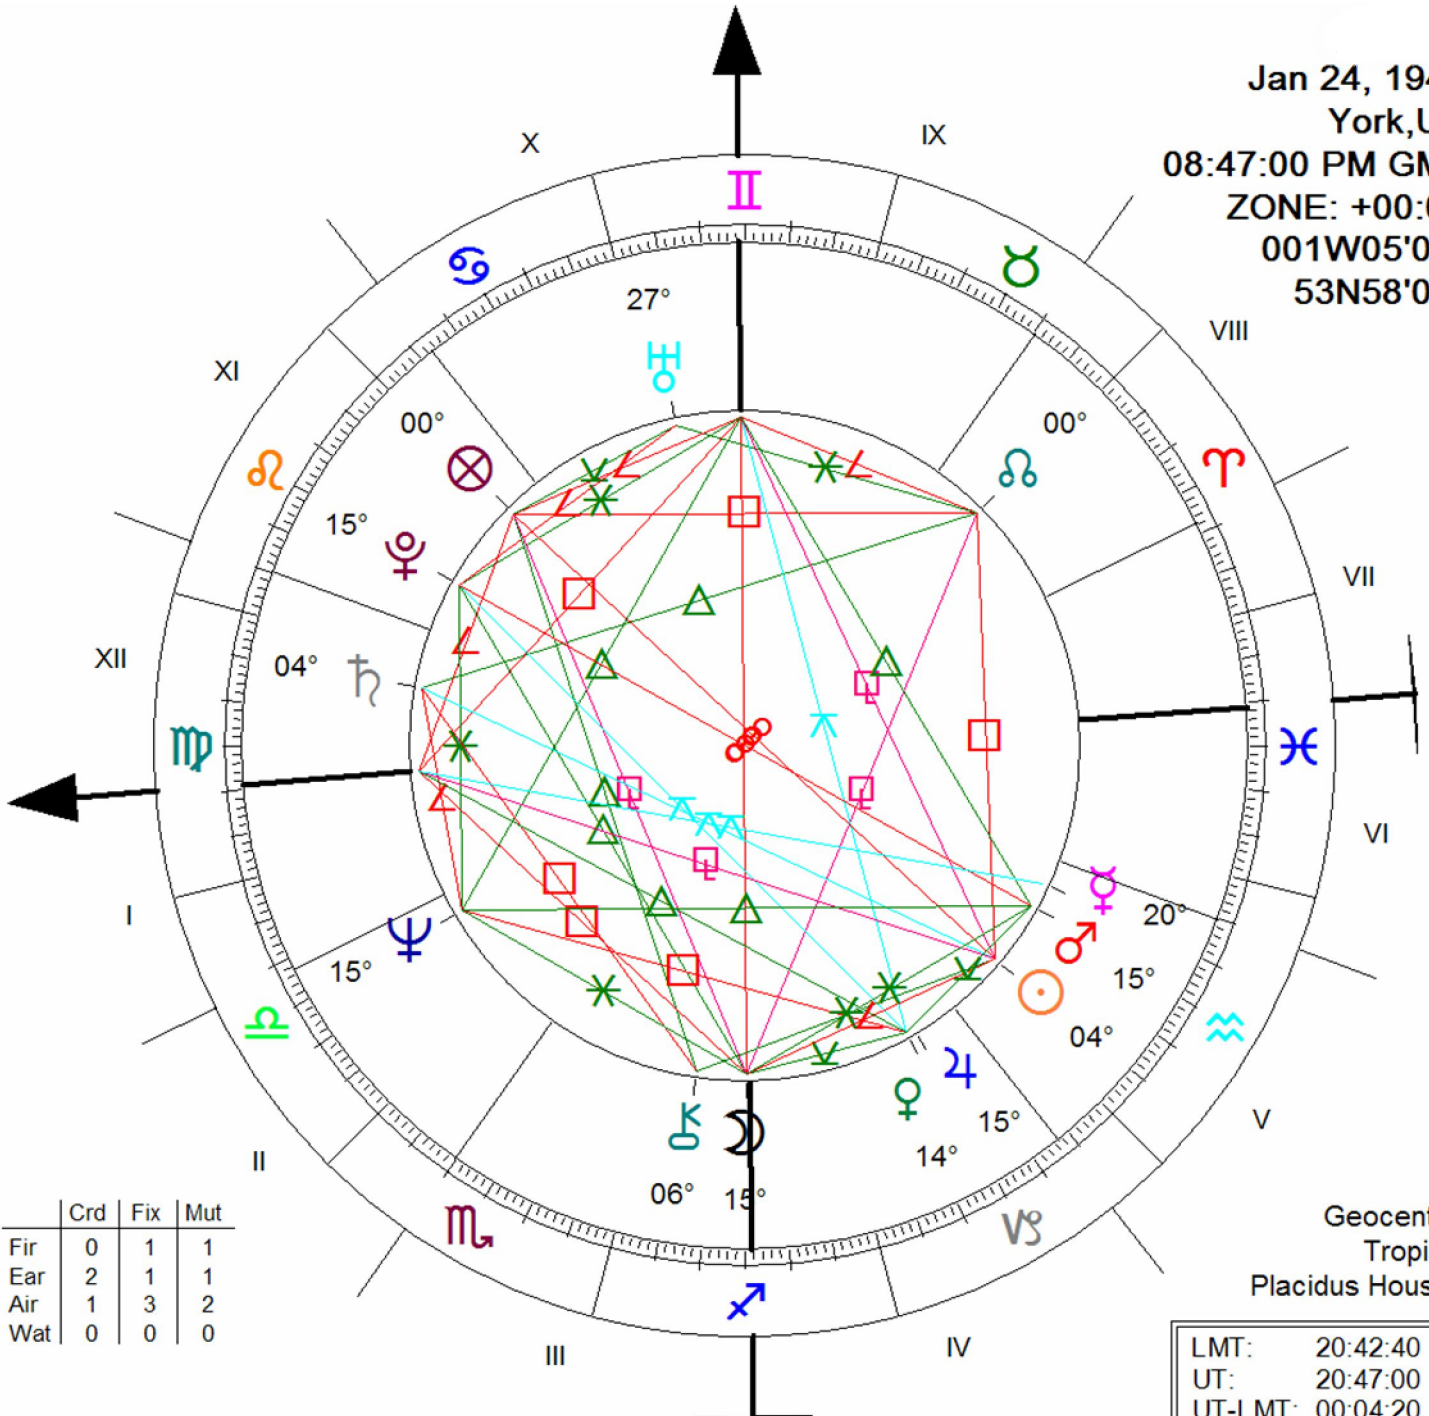

Jan 24, 1949
 York, UK
 08:47:00 PM GMT
 ZONE: +00:00
 001W05'00"
 53N58'00"

	Crđ	Fix	Mut
Fir	0	1	1
Ear	2	1	1
Air	1	3	2
Wat	0	0	0

Geocentric
 Tropical
 Placidus Houses

LMT:	20:42:40
UT:	20:47:00
UT-LMT:	00:04:20
ST:	04h58m01s
RAMC:	074°30'
DeltaT:	28.54"

Pl	Geo Lon	Rx	G.Mot
☉	15° 08' 28"		+13° 02'
☽	04° 33' 46"		+01° 01'
♀	20° 12' 42"	Rx	-00' 17"
♁	14° 21' 29"		+01° 15'
♂	15° 51' 01"		+00° 47'
♃	15° 51' 40"		+00° 14'
♄	04° 53' 02"	Rx	-00° 04'
♅	27° 09' 42"	Rx	-00° 02'
♆	15° 09' 19"	Rx	-00' 18"
♇	15° 37' 34"	Rx	-00° 01'
♈	00° 10' 38"		-00° 03'
Mc	15° 43' 40"		
Asc	19° 25' 27"		

House Cusps:	
01	19° 25' ♈
02	11° 18' ♉
03	09° 50' ♊
04	15° 44' ♋
05	23° 31' ♌
06	24° 49' ♍
07	19° 25' ♎
08	11° 18' ♏
09	09° 50' ♐
10	15° 44' ♑
11	23° 31' ♒
12	24° 49' ♓

Aspects:	
☉☽	♀♁♂
☽♀	♀♂♃
☽♁	♀♃♄
☽♂	♀♄♅
☽♃	♀♅♆
☽♄	♀♆♇
☽♅	♀♇♈
☽♆	♀♈♉
☽♇	♀♉♊
☽♈	♀♊♋
☽♉	♀♋♌
☽♊	♀♌♍
☽♋	♀♍♎
☽♌	♀♎♏
☽♍	♀♏♐
☽♎	♀♐♑
☽♏	♀♑♒
☽♐	♀♒♓
☽♑	♀♓♈
☽♒	♀♈♉
☽♓	♀♉♊

Planetary Hour: Saturn (♄)
 4th Hour of Moon-Night
 Sunrise (aprox.): 08:11 GMT
 Sunset (aprox.): 16:23 GMT

Adjusted Calculation Dates
 0h= Mar 14 12h= Sep 13